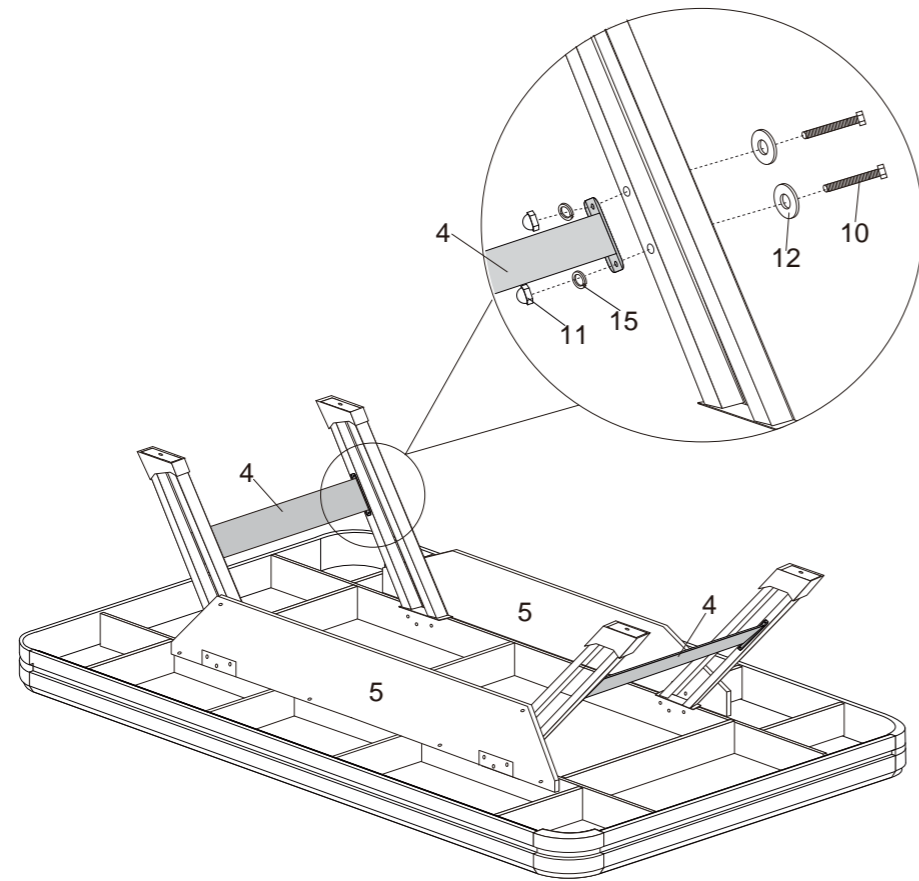

Step: 3

Step: 4

—End

POOL TABLE

Item-No: 55063.070

Parts List

#1  Main Frame 1 piece	#2  Leg A 2 pieces	#3  Leg B 2 pieces	#4  End Leg Panel 2 pieces
#5  Side Leg Panel 2 pieces	#6  Leg Cap 4 pieces	#7  Leg Leveler 4 pieces	#8  5/16" Washer 12 pieces
#9  5/16" X1-1/4" Bolt 12 pieces	#10  1/4" X2-3/4" Bolt 8 pieces	#11  1/4" Nut 12 pieces	#12  1/4" Washer 12 pieces
#13  T4X28mm Screw 12 pieces	#14  T4X12mm Screw 8 pieces	#15  1/4" Spring 12 pieces	#16  5/16" Spring 12 pieces
#17  1/4" X3" Bolt 4 pieces	#18  Wrench-A 1 piece	#19  Wrench-B 1 piece	

Step: 1

Step: 2